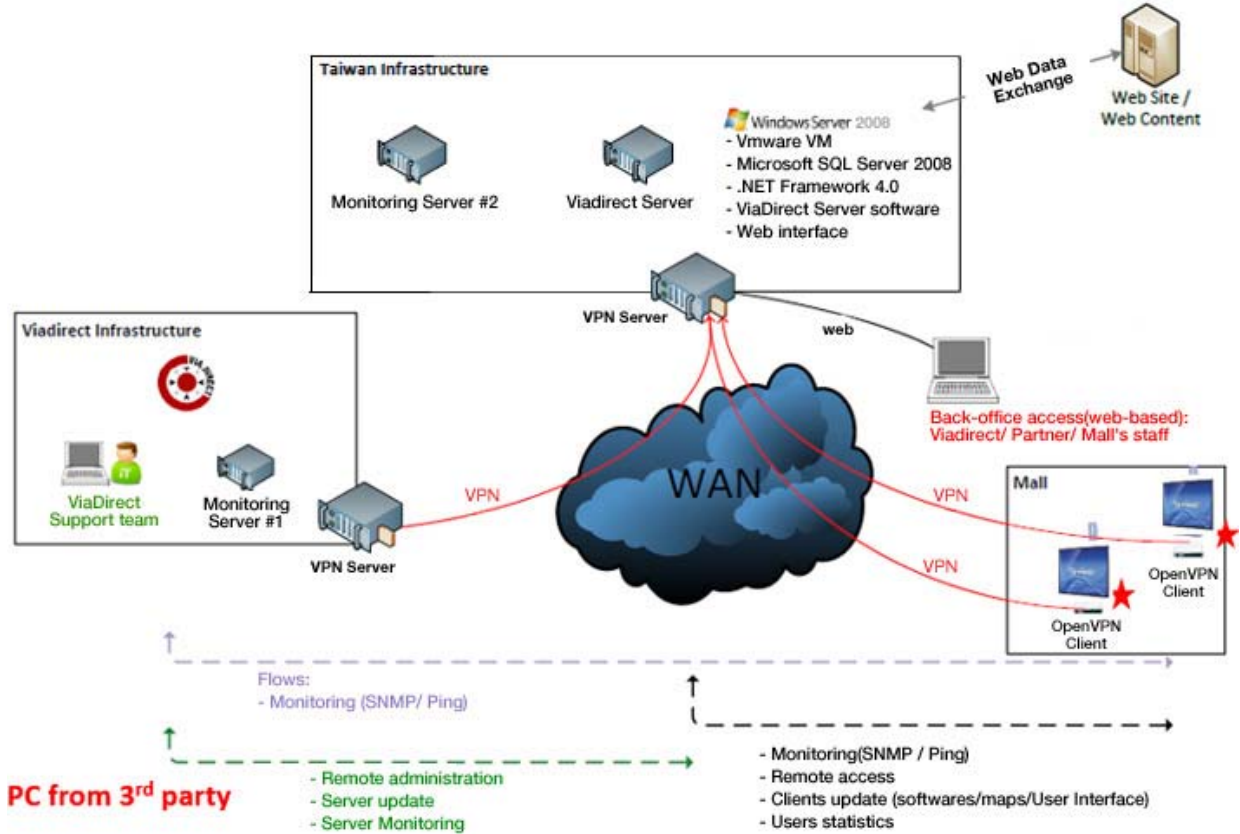

Let Vivid 3D Wayfinder to Enhance Visitor's Experience

No more boring 2D static floor map

What is 3D Wayfinder Solution

3D Wayfinder is a wayfinding software and service used to help visitors to navigate in large public buildings (shopping centers, airports, train stations, hospitals, universities etc.) 3D Wayfinder uses a 3D floor plans of a building and renders it in real-time. It displays interactive information layers. Software can be used on interactive kiosks or as a mobile application.

What you can do with 3D Wayfinder

Usually a 3D wayfinder system involves below platform to better serve visitors

- Interactive 3D floor map for store direction
- Customer feedback system
- Digital signage for advertisement
- Loyalty card system
- Statistics & Analysis of kiosk

How it works

ViaDirect solution introduction

ViaDirect is primarily a software solution. It runs in a kiosk: the "wayfinding kiosk". The solution is sold with ViaDirect maintenance 24 hours a day, and a web back-office allowing the client to edit himself a number of parameters independently and have access to usage statistics.

Recommended ViewSonic Commercial Display

- ViewSonic CDE commercial LED display (16/7 operation)

CDE3200-L

The ViewSonic CDE3200-L is a 32" (32" viewable) commercial LED display features 1920...

[Learn More](#)